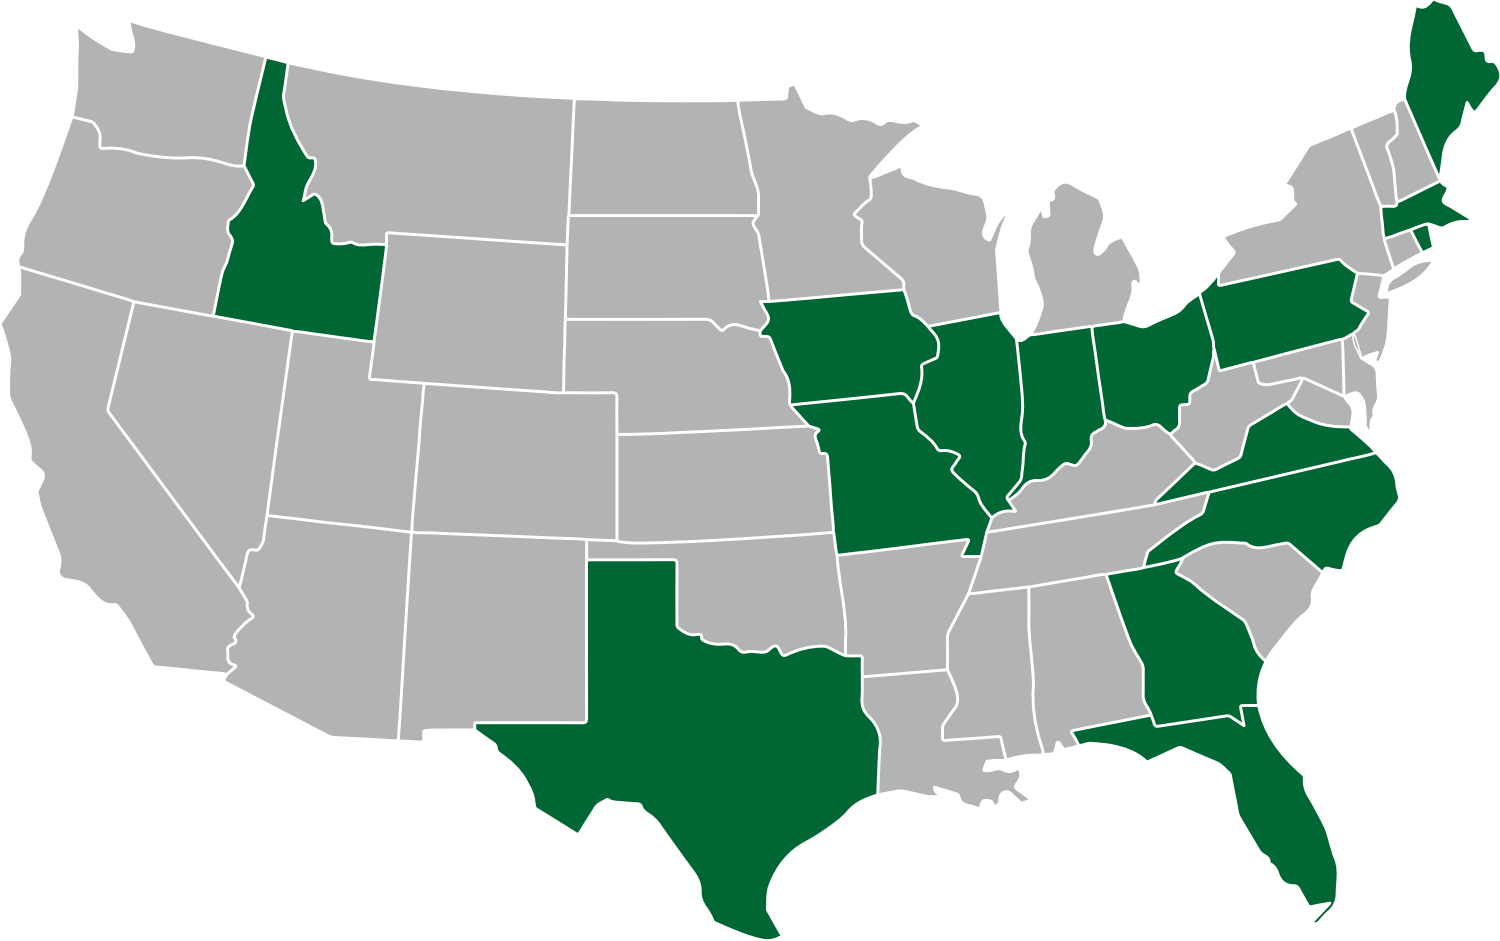

BELTED GALLOWAY

NEW MEMBERS MARCH - JUNE

---

welcome

TO THE BELTED GALLOWAY SOCIETY!